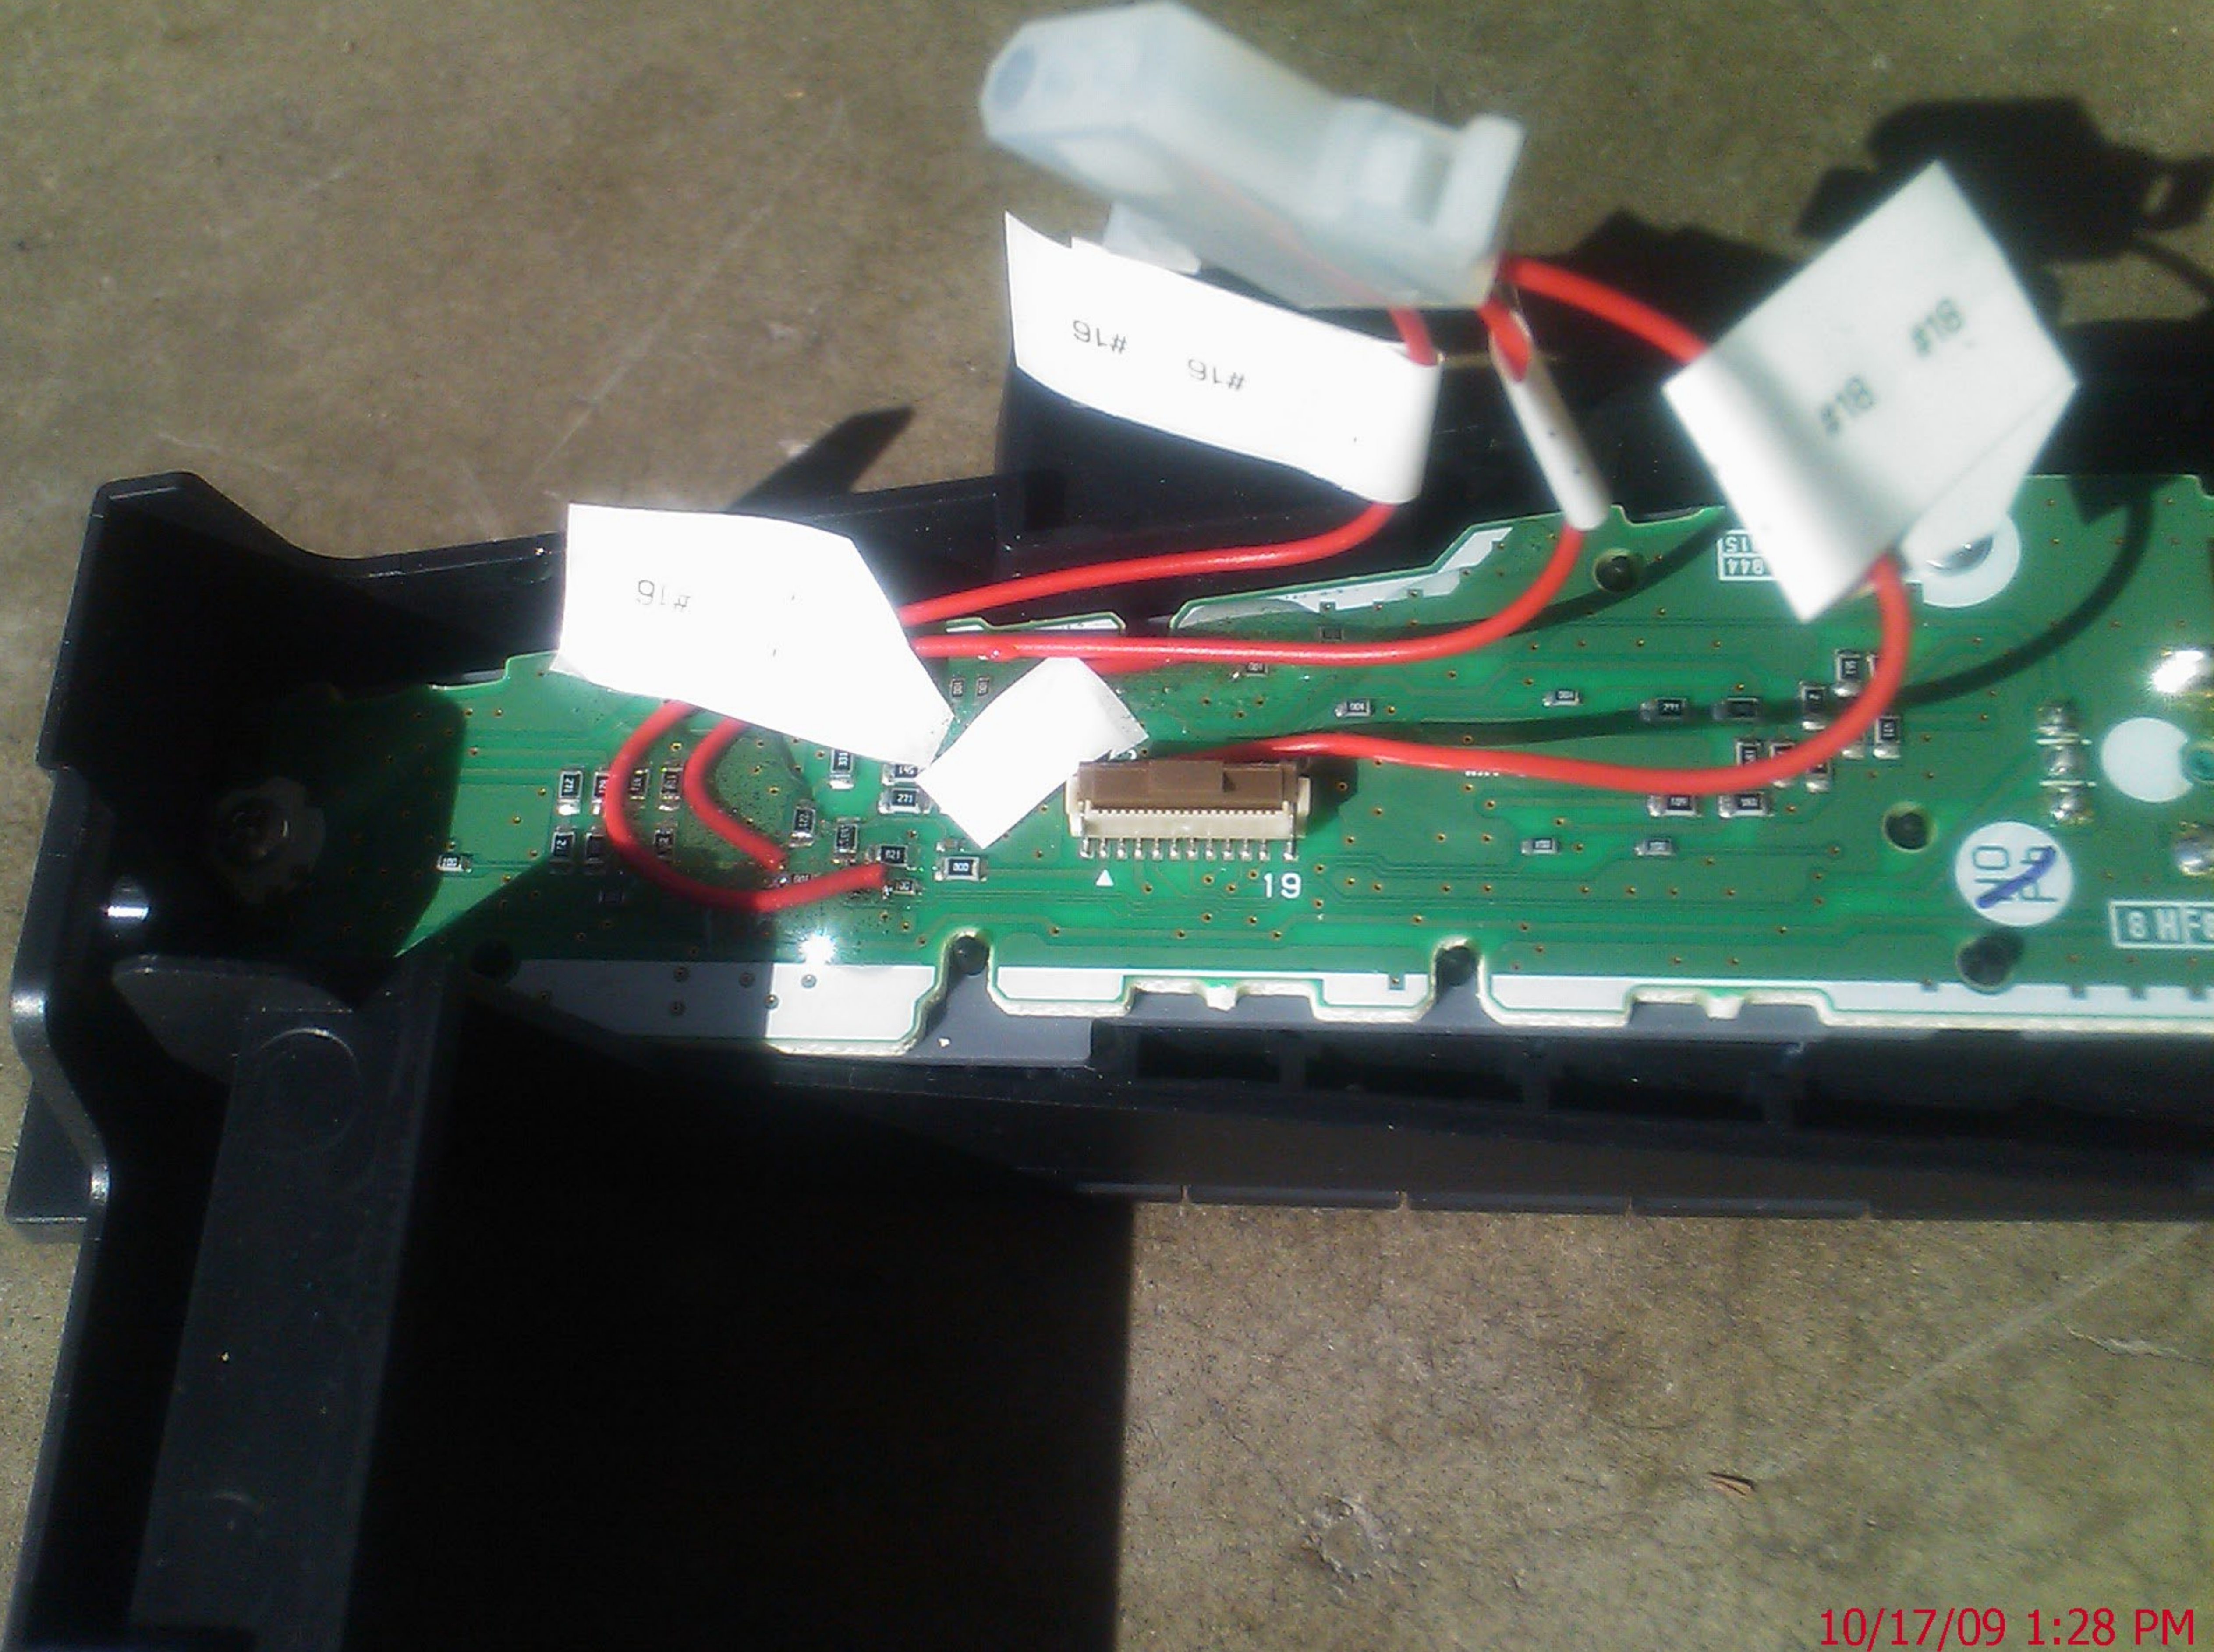

2010 PRIUS  
 AUTO NAV LOCKOUT DEFENT  
 18 OCT 2009  
 24

#16

#16 #16

#18 #18

19

DANGER

8 M F 09

BLB

BLB

AR11

135115-2630  
4001273

135115-2630  
4001273

BAT  
BAT

10/17/09 2:00 PM

▼ TEMP ▲  
OFF  
Plasmacluster  
AUTO MODE A/C  
FRONT REAR

10/17/09 2:00 PM

10/17/09 2:00 PM

**TOYOTA**

86120-47390

468100-0582  
**DENSO 12V**

MADE IN JAPAN

SERIAL No. 11401238 0 135000 -5610A101

DENSO CORPORATION  
1-1, Showa-cho, Kariya-shi, Aichi-ken, 448-8661 JAPAN

Manufactured by :  
1, Shinmichi, Takatana-cho, Anjo-shi, Aichi-ken,  
446-8507 JAPAN

This product complies with  
21 CFR Chapter 1. subchapter J.

**TUNING RANGE**

AM 530 to 1710KHZ, FM 87.75 to 107.9MHZ

FCC ID : HYQDNNS025 Type : DNNS025  
IC : 1551A-DNNS025 Canada 310  
This device complies with part 15 of the FCC  
Rules and RSS-210. Operation is subject to  
the following two conditions : (1) This device  
may not cause harmful interference, and (2) this  
device must accept any interference received, includ-  
-ing interference that may cause undesired operation.  
Contains Mercury - Don't Put in trash -  
or Dispose as Hazardous Waste.