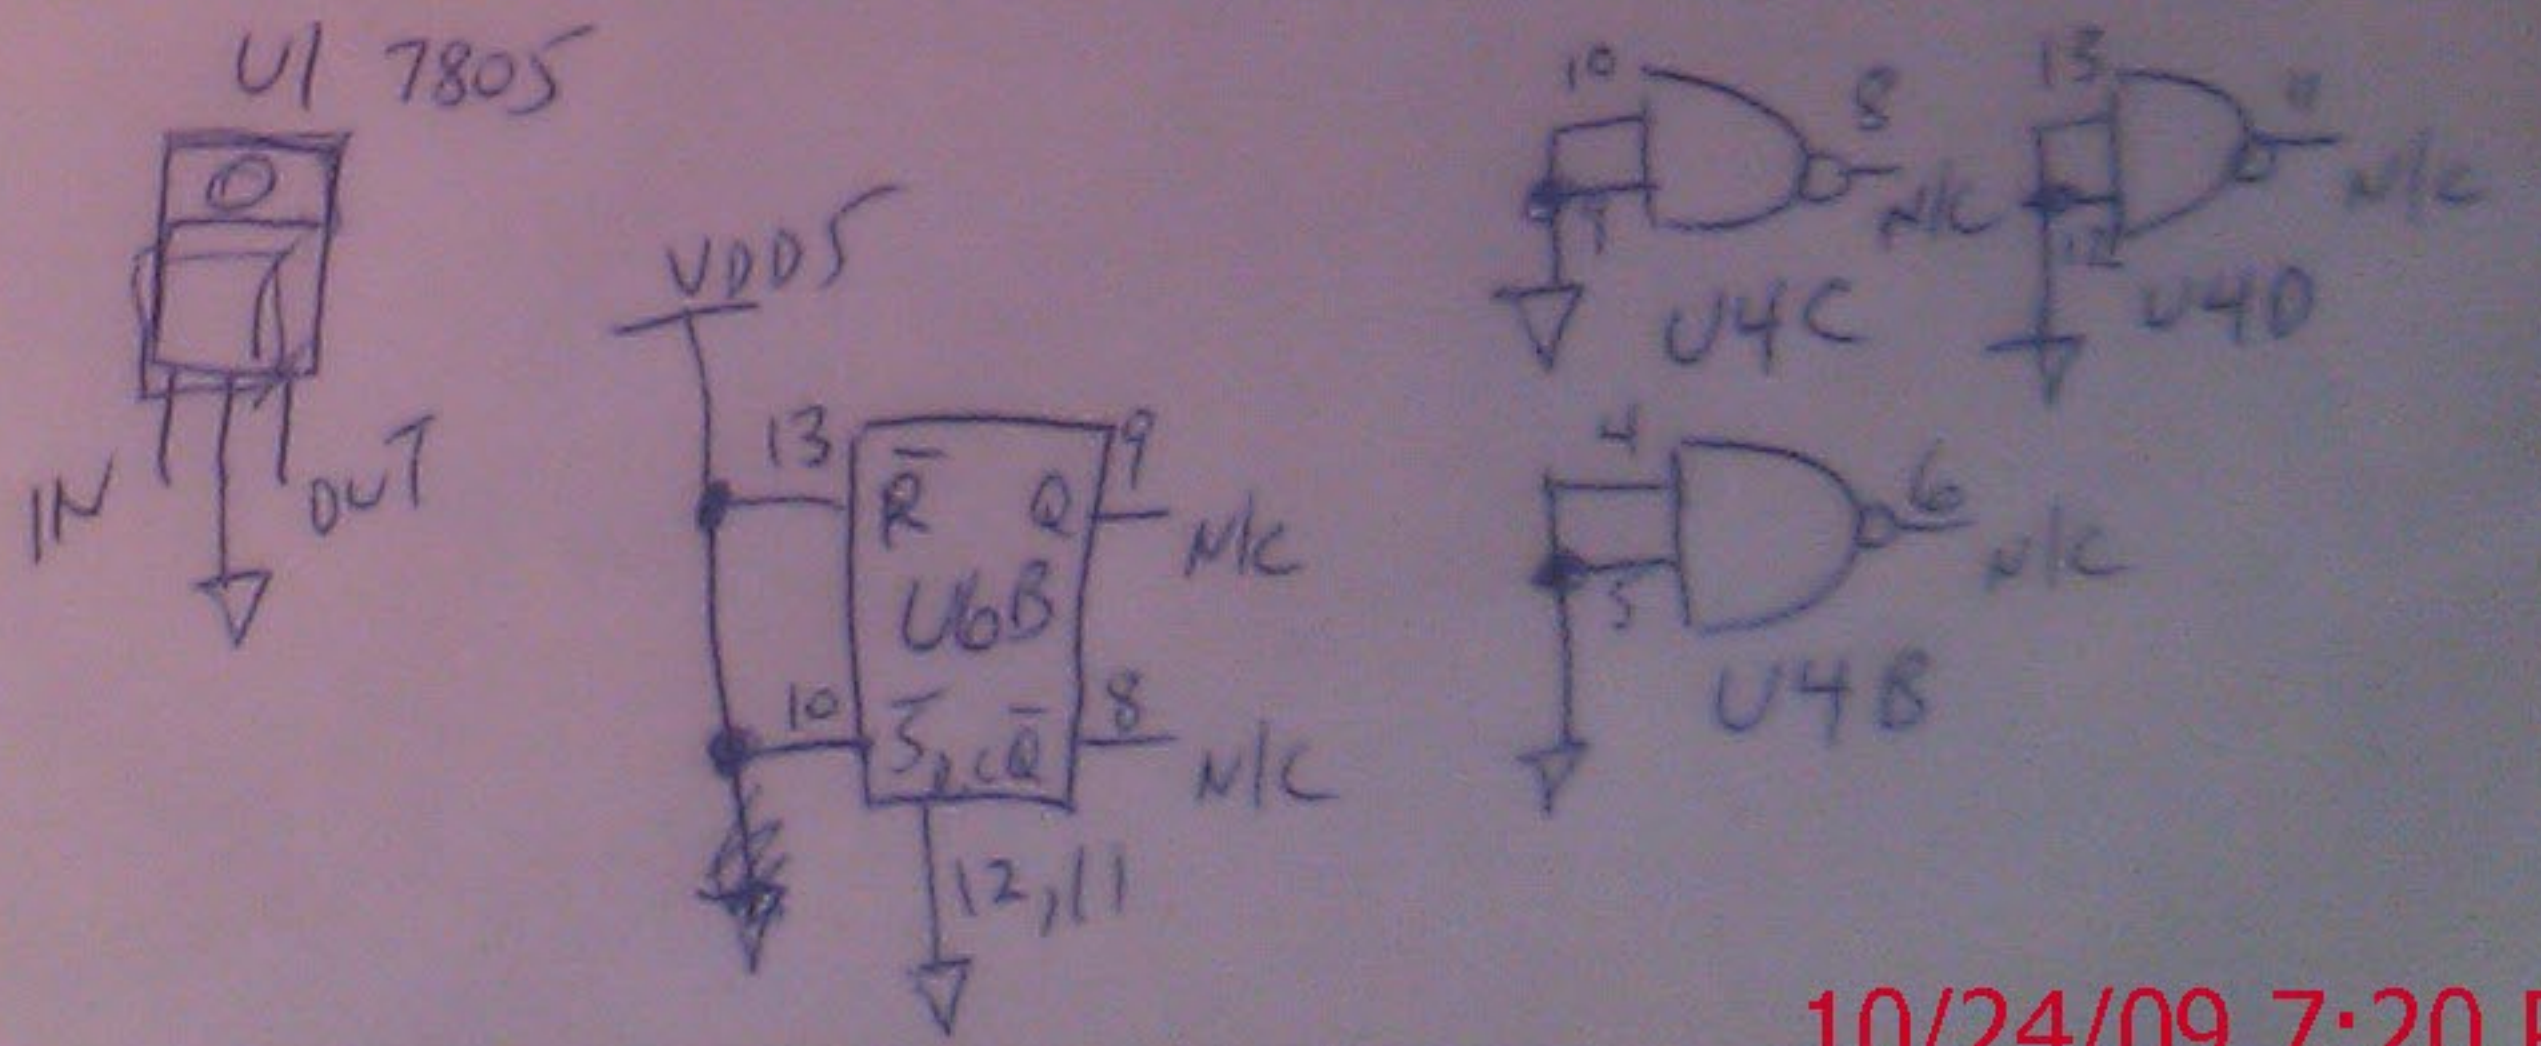

2010 PRIUS
AUTO NAV LOCKOUT DEFENT
18 OCT 2009
24