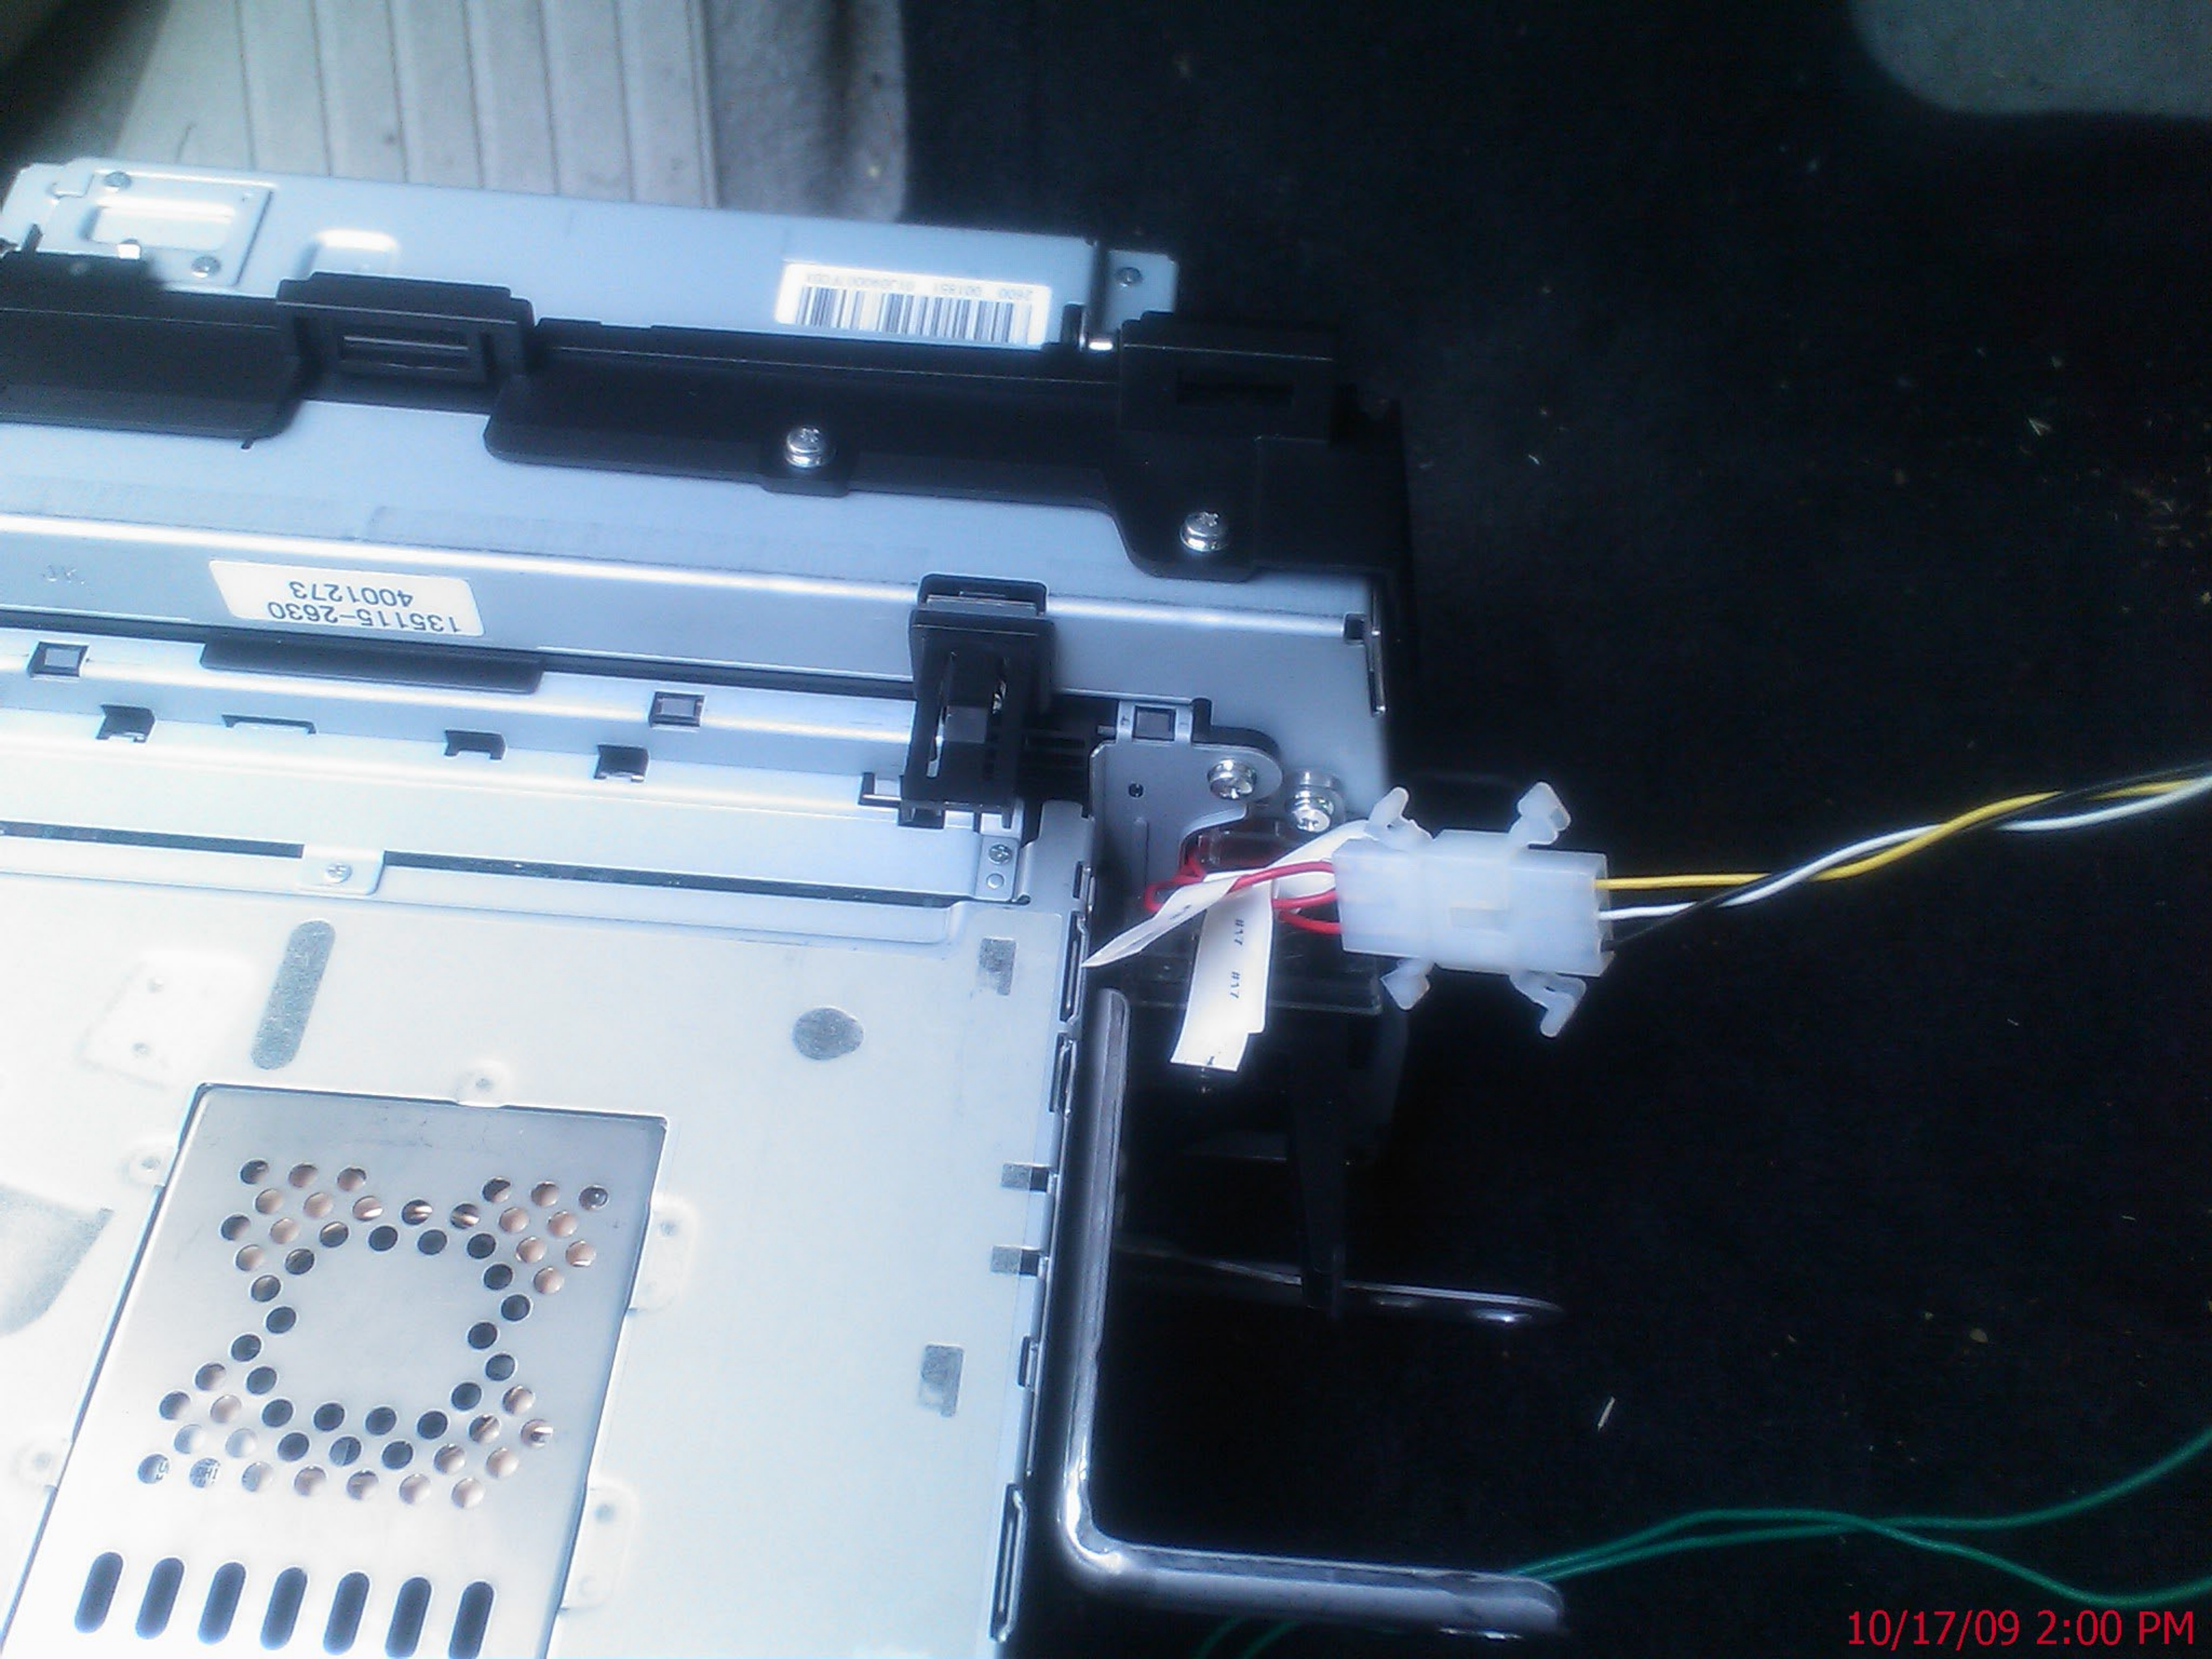

2010 PRIUS  
 AUTO NAV LOCKOUT DEFENT  
 18 OCT 2009  
 24

#16

#16 #16

#18 #18

19

DANGER

8 M F 09

BLB

BLB

AR11

135115-2630  
4001273

135115-2630  
4001273

BAT  
BAT

10/17/09 2:00 PM

▼ TEMP ▲  
OFF  
Plasmacluster  
AUTO MODE A/C  
FRONT REAR

10/17/09 2:00 PM

10/17/09 2:00 PM

**TOYOTA**

86120-47390

468100-0582  
**DENSO 12V**

MADE IN JAPAN

SERIAL No. 11401238 0 135000 -5610A101

DENSO CORPORATION  
1-1, Showa-cho, Kariya-shi, Aichi-ken, 448-8661 JAPAN

Manufactured by :  
1, Shinmichi, Takatana-cho, Anjo-shi, Aichi-ken,  
446-8507 JAPAN

This product complies with  
21 CFR Chapter 1. subchapter J.

**TUNING RANGE**

AM 530 to 1710KHZ, FM 87.75 to 107.9MHZ

FCC ID : HYQDNNS025 Type : DNNS025  
IC : 1551A-DNNS025 Canada 310  
This device complies with part 15 of the FCC  
Rules and RSS-210. Operation is subject to  
the following two conditions : (1) This device  
may not cause harmful interference, and (2) this  
device must accept any interference received, includ-  
-ing interference that may cause undesired operation.  
Contains Mercury - Don't Put in trash -  
or Dispose as Hazardous Waste.