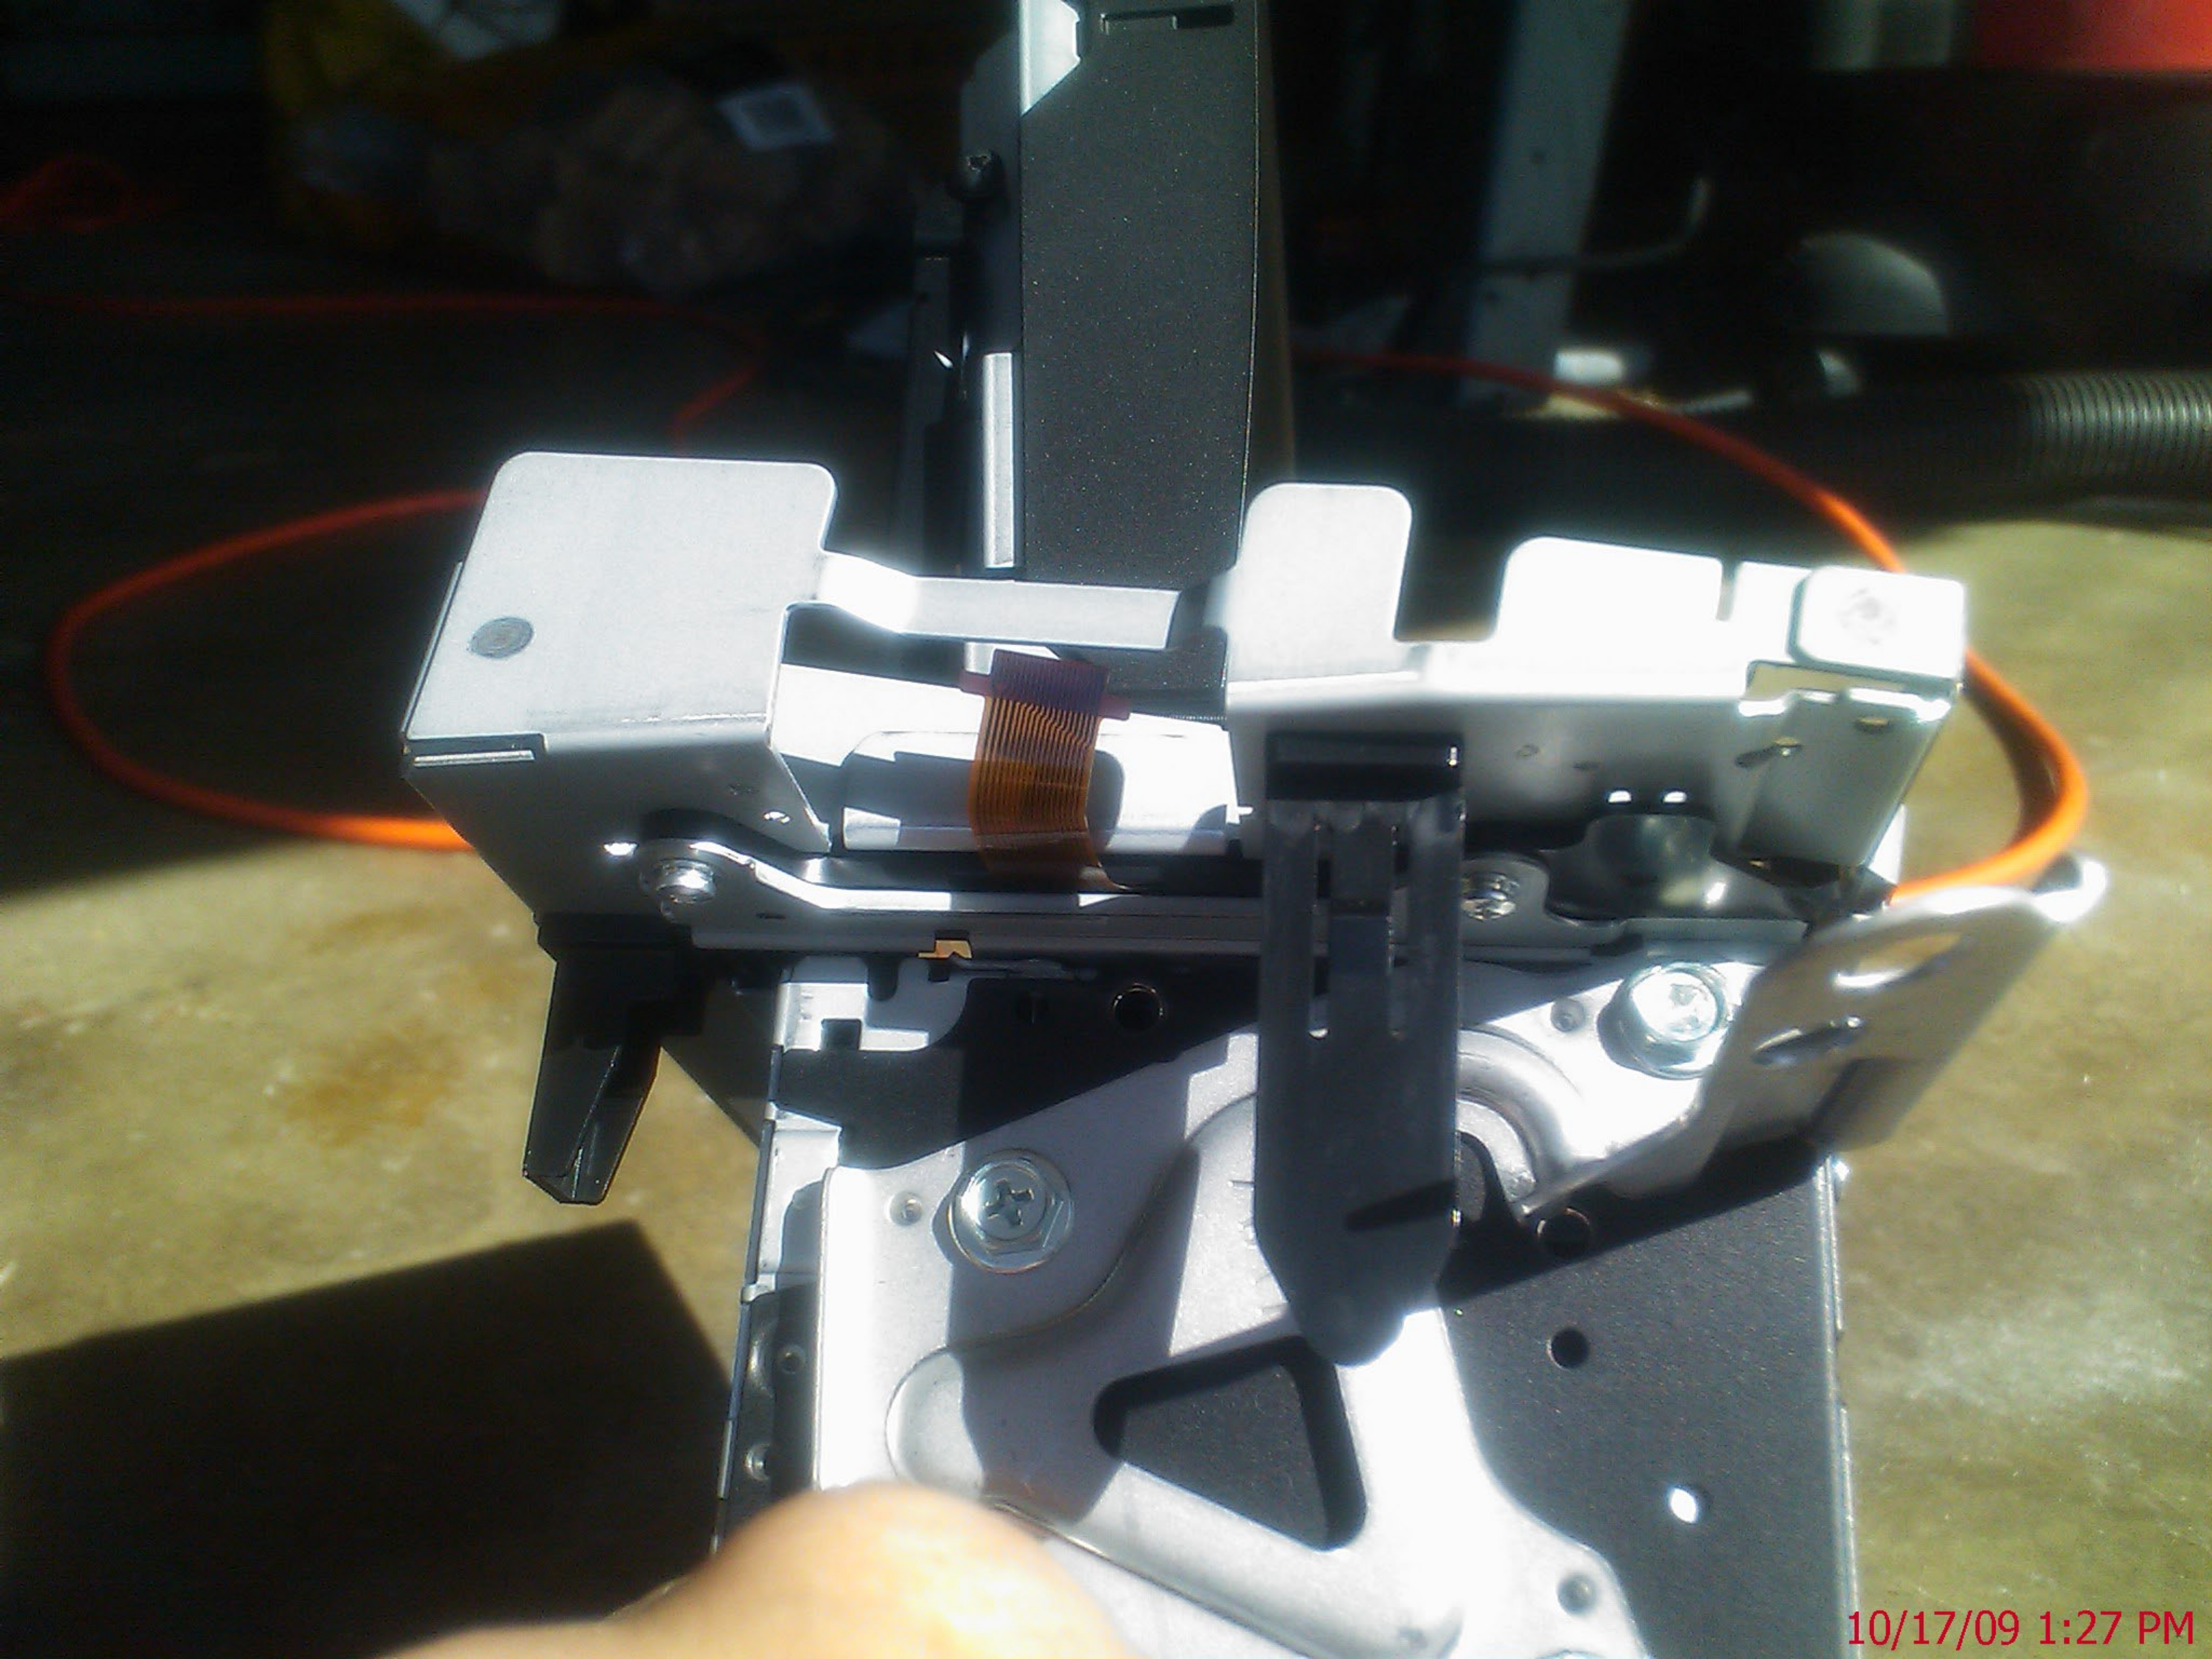

10/17/09 1:27 PM